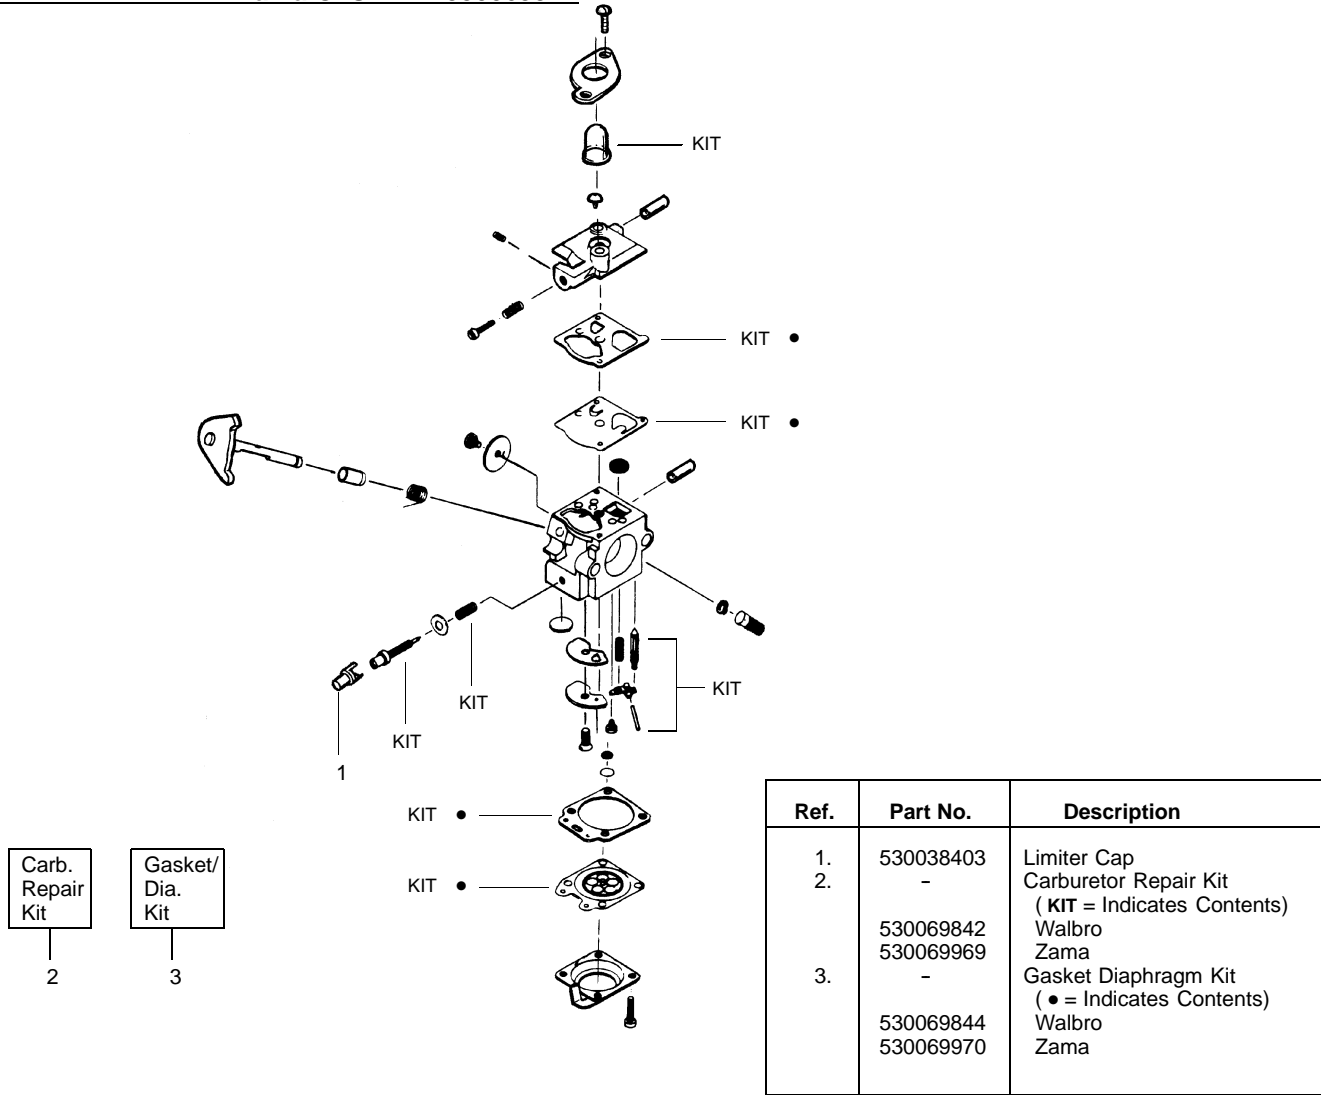

Carburetor Assembly Walbro WA226 #530069754
Zama C1U-W7 #530069971

Kit - Carburetor Assembly No. 530071630 - C1U-W7D

Note: No Repair kits are available for this carburetor, please order the complete assembly part number 530-071630 (C1U-W7D)