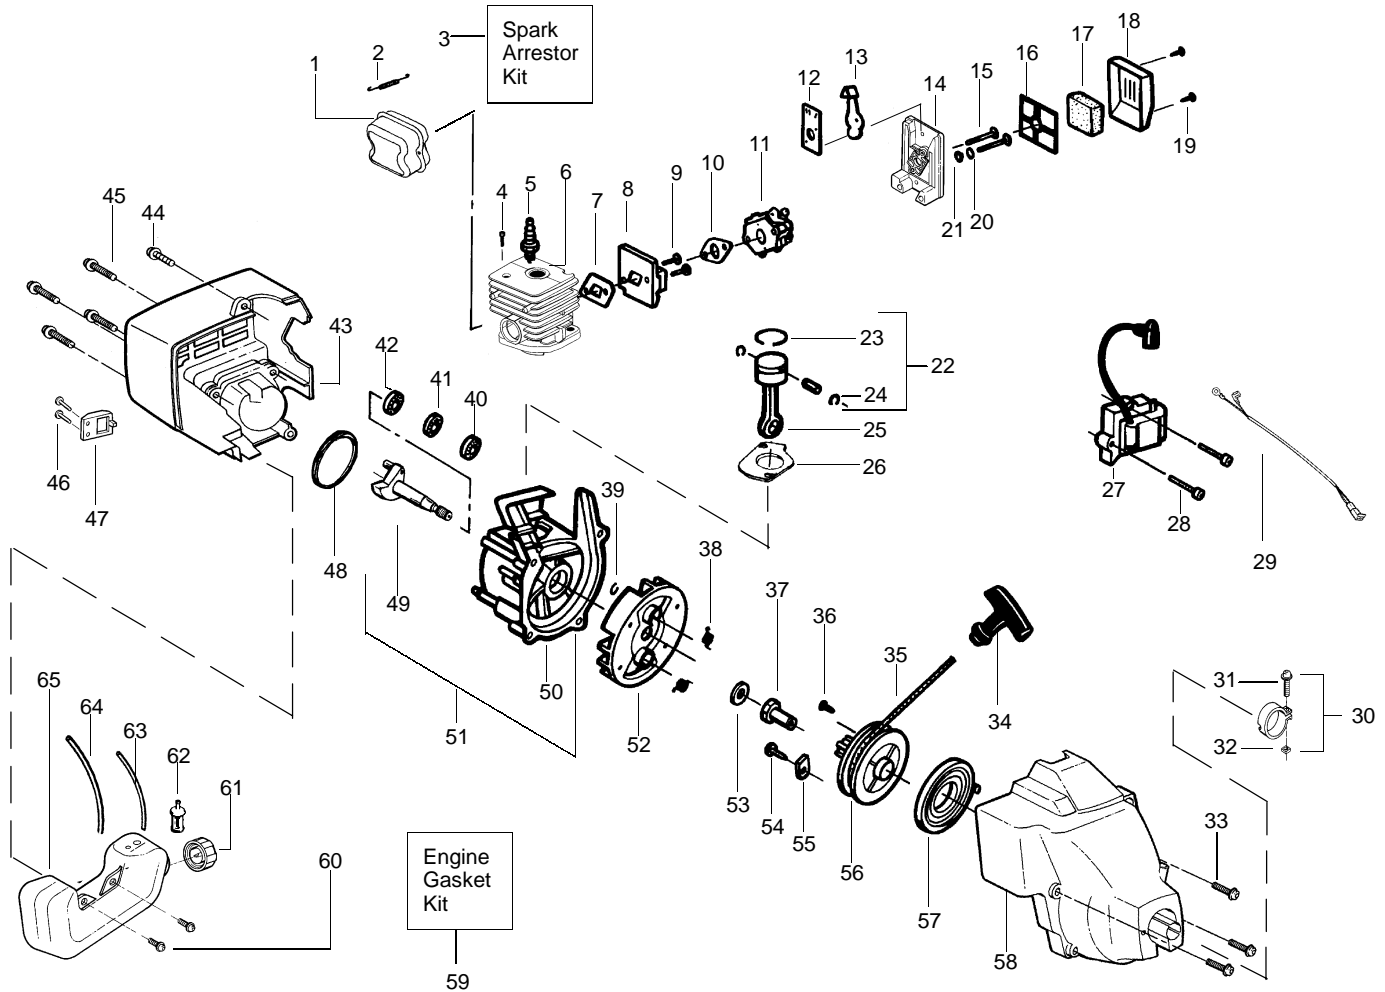

TYPE 1

Ref.	Part No.	Description	Ref.	Part No.	Description	Ref.	Part No.	Description
1.	530069660	Kit - Muffler (incl. 2)	22.	530069621	Kit - Piston (Incl. 23, 24 & Pin)	46.	530015675	Screw-Muffler Guard
2.	530042088	Muffler Spring	23.	530036404	Piston Ring	47.	530037045	Guard-Muffler
3.	530069380	Kit-Spark Arrestor	24.	530015162	Piston Pin Retainer	48.	*****	O-Ring-C'case/Shrd
4.	530015953	Screw-Cylinder	25.	530069615	Connecting Rod Ass'y.	49.	530054753	Crankshaft Ass'y.
5.	952030249	Spark Plug (RCJ 6Y)	26.	530069616	Gasket-Cylinder (kit)	50.	530071627	Kit-Crankcase Ass'y. (Incl. 40-42)
6.	530069619	Kit - Cylinder	27.	530039163	Ignition Module	51.	530071360	Kit-C'case & C'shaft (Incl. 39,49,50)
7.	530069616	Gasket-Cyl./Carb.(kit)	28.	530015954	Screw	52.	530069886	Kit-Flywheel Ass'y.
8.	530047659	Adaptor-carb.	29.	530049018	Assy-Wire Harness	53.	530015828	Washer-Flat
9.	530016014	Screw	30.	530056365	Kit-Nose Cone Clamp Ass'y. (Incls. 31 & 32)	54.	530015775	Screw
10.	530069616	Gasket-Carb.(kit)	31.	530016381	Screw-Nose Cone	55.	530027523	Retainer-Can
11.	---	Kit - Carburetor Ass'y	32.	530016382	Nut-Nose Cone	56.	530069400	Kit-Starter Pulley (Incl. 36)
	530069754	Walbro (WA-226)	33.	530015810	Screw	57.	530042085	Starter Spring
	530069971	Zama (C1U-W7)	34.	530027569	Starter Handle	58.	530069798	Kit-Fan Hsg.
	530071630	Zama (C1U-W7D)	35.	530069232	Kit - Rope	59.	530069616	Kit-Engine Gasket (Incl. 7,10,26,48)
12.	530038747	Choke Plate Mounting	36.	530016080	Drive Coupling	60.	530016379	Retainer
13.	530038686	Choke Shutter	37.	530038604	Starter Dog Spring	61.	530014347	Assy-Fuel Cap
14.	530052431	Air Box	38.	530023817	Retain. Ring-C'shaft	62.	530095646	Assy-Fuel Pickup
15.	530016353	Screw	39.	530015941	Outer Bearing	63.	530069247	Kit-Fuel Line (Small)
16.	530036569	Plate - Filter Support	40.	530055728	Kit-C'case Seal	64.	530069216	Kit-Fuel Line (Large)
17.	530036575	Air Filter Foam	41.	530071615	Inner Bearing	65.	530049296	Assy-Fuel Tank (Incl. cap,filter & fuel lines)
18.	530036568	Air Filter Cover	42.	530032125	Kit-Shroud			
19.	530015880	Screw	43.	530069798	Screw			
20.	530015852	Spacer-Choke	44.	530015934	Screw			
21.	530015254	Washer	45.	530015810	Screw			