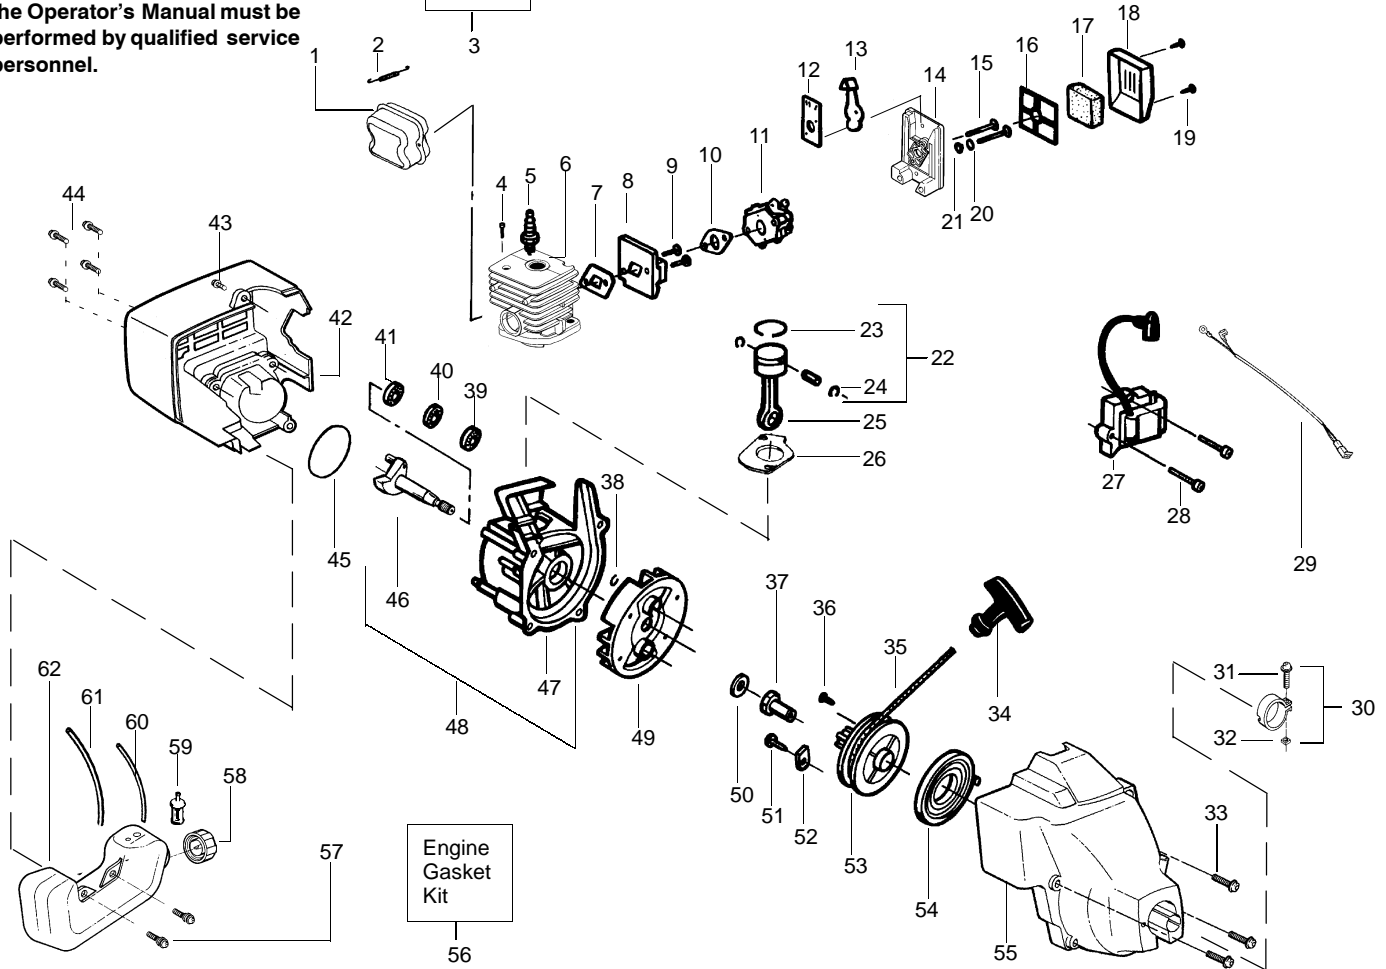

TYPE 2

⚠ WARNING
All repairs, adjustments and maintenance not described in the Operator's Manual must be performed by qualified service personnel.

Spark Arrestor Kit

Engine Gasket Kit

Ref.	Part No.	Description	Ref.	Part No.	Description	Ref.	Part No.	Description
1.	530069660	Kit - Muffler (incl. 2)	23.	530055120	Ring-Piston	45.	530071363	O-Ring-C'case (kit)
2.	530042088	Spring-Muffler	24.	530015162	Retainer-Piston Pin	46.	530054753	Assy-Crankshaft
3.	530069380	Kit-Spark Arrestor	25.	530069945	Assy-Connecting Rod	47.	530071627	Kit-Crankcase (Incl. 39-41)
4.	530015953	Screw-Cylinder	26.	530071363	Gasket-Cylinder (kit)	48.	530071360	Assy-C'case & C'shaft (Incl. 38,46,47)
5.	Champion	Spark Plug (RCJ 6Y)	27.	530039163	Module-Ignition	49.	530069886	Assy-Flywheel
6.	530071359	Kit - Cylinder	28.	530016357	Screw	50.	530015828	Washer-Flat
7.	530071363	Gasket-Cyl/Carb.(kit)	29.	530049018	Assy-Switch Wire	51.	530015775	Screw
8.	530056403	Adaptor-Carb.	30.	530056365	Assy-Nose Cone Clamp (Incls. 31 & 32)	52.	530027523	Retainer
9.	530016014	Screw	31.	530016381	Screw-Nose Cone	53.	530069400	Kit-Starter Pulley (Incl. 36)
10.	530071363	Gasket-Carb.(kit)	32.	530016382	Nut-Nose Cone	54.	530042085	Spring-Starter
11.	530071630	Kit - Carburetor Ass'y (C1U-W7D)	33.	530015810	Screw	55.	530071709	Assy-Fan Hsg.
12.	530038747	Plate-Choke Mounting	34.	530027569	Handle-Starter	56.	530071363	Kit-Engine Gasket (Incl. 7,10,26,45)
13.	530038686	Shutter-Choke	35.	530069232	Kit - Rope			
14.	530052431	Box-Air	36.	530016080	Screw			
15.	530016353	Screw	37.	530038604	Coupling-Drive			
16.	530036569	Plate - Filter Support	38.	530015941	Retain. Ring-C'shaft			
17.	530036575	Foam-Air Filter	39.	530055728	Bearing-Outer			
18.	530036568	Cover-Air Filter	40.	530071615	Kit-C'case Seal			
19.	530016349	Screw	41.	530032125	Bearing-Inner			
20.	530015852	Spacer-Choke	42.	530071709	Shroud-Rear			
21.	530015254	Washer	43.	530015934	Screw			
22.	530071357	Kit - Piston (Incl. 23, 24 & Pin)	44.	530015810	Screw			

✓ = NEW PART NUMBER FOR THIS IPL   * = REFER TO THE SERVICE REFERENCE INDICATED FOR MORE INFORMATION. (LOCATED AT END OF IPL)